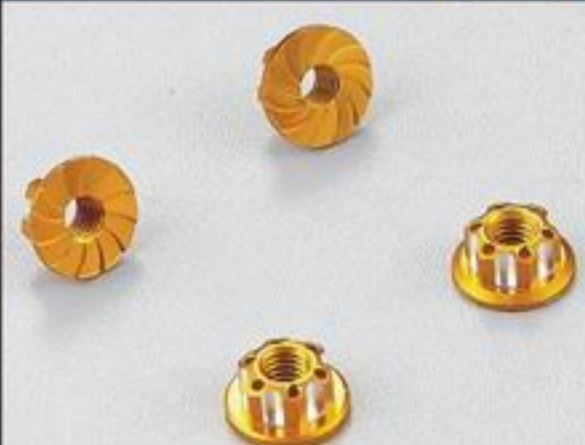

Flange Locknut
(Aluminum alloy)
Gold 48365GD