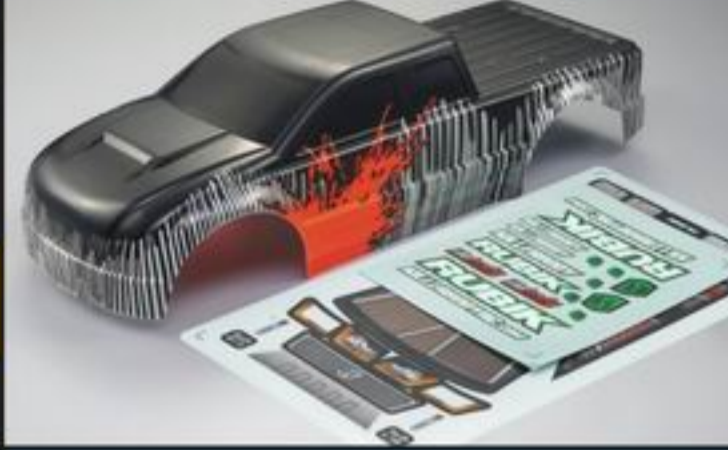

# RUBIK

1/10 Electric Monster Truck  
For TRAXXAS E-MAXX TRUCK

Wheelbase: 325mm Width: 175mm

Clear Body

48204

Flame pattern (Semi-printed)

48205

Knight pattern (Semi-printed)

48206

The Hulk pattern (Printed)

48207

Finished Body  
The Hulk pattern (Printed)

48208

Knight-red pattern (Printed)

48209

Finished Body  
Knight-red pattern (Printed)