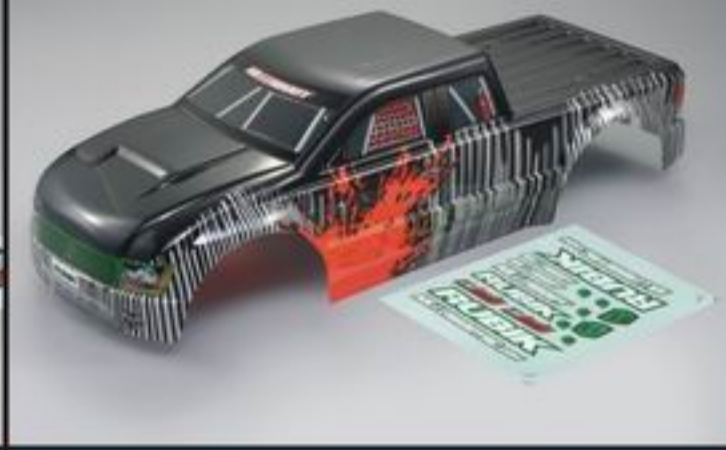

# RUBIK

1/10 Electric Monster Truck  
For TRAXXAS E-MAXX TRUCK

Wheelbase: 325mm Width: 175mm

Clear Body

48204

Flame pattern (Semi-printed)

48205

Knight pattern (Semi-printed)

48206

The Hulk pattern (Printed)

48207

Finished Body  
The Hulk pattern (Printed)

48208

Knight-red pattern (Printed)

48209

Finished Body  
Knight-red pattern (Printed)